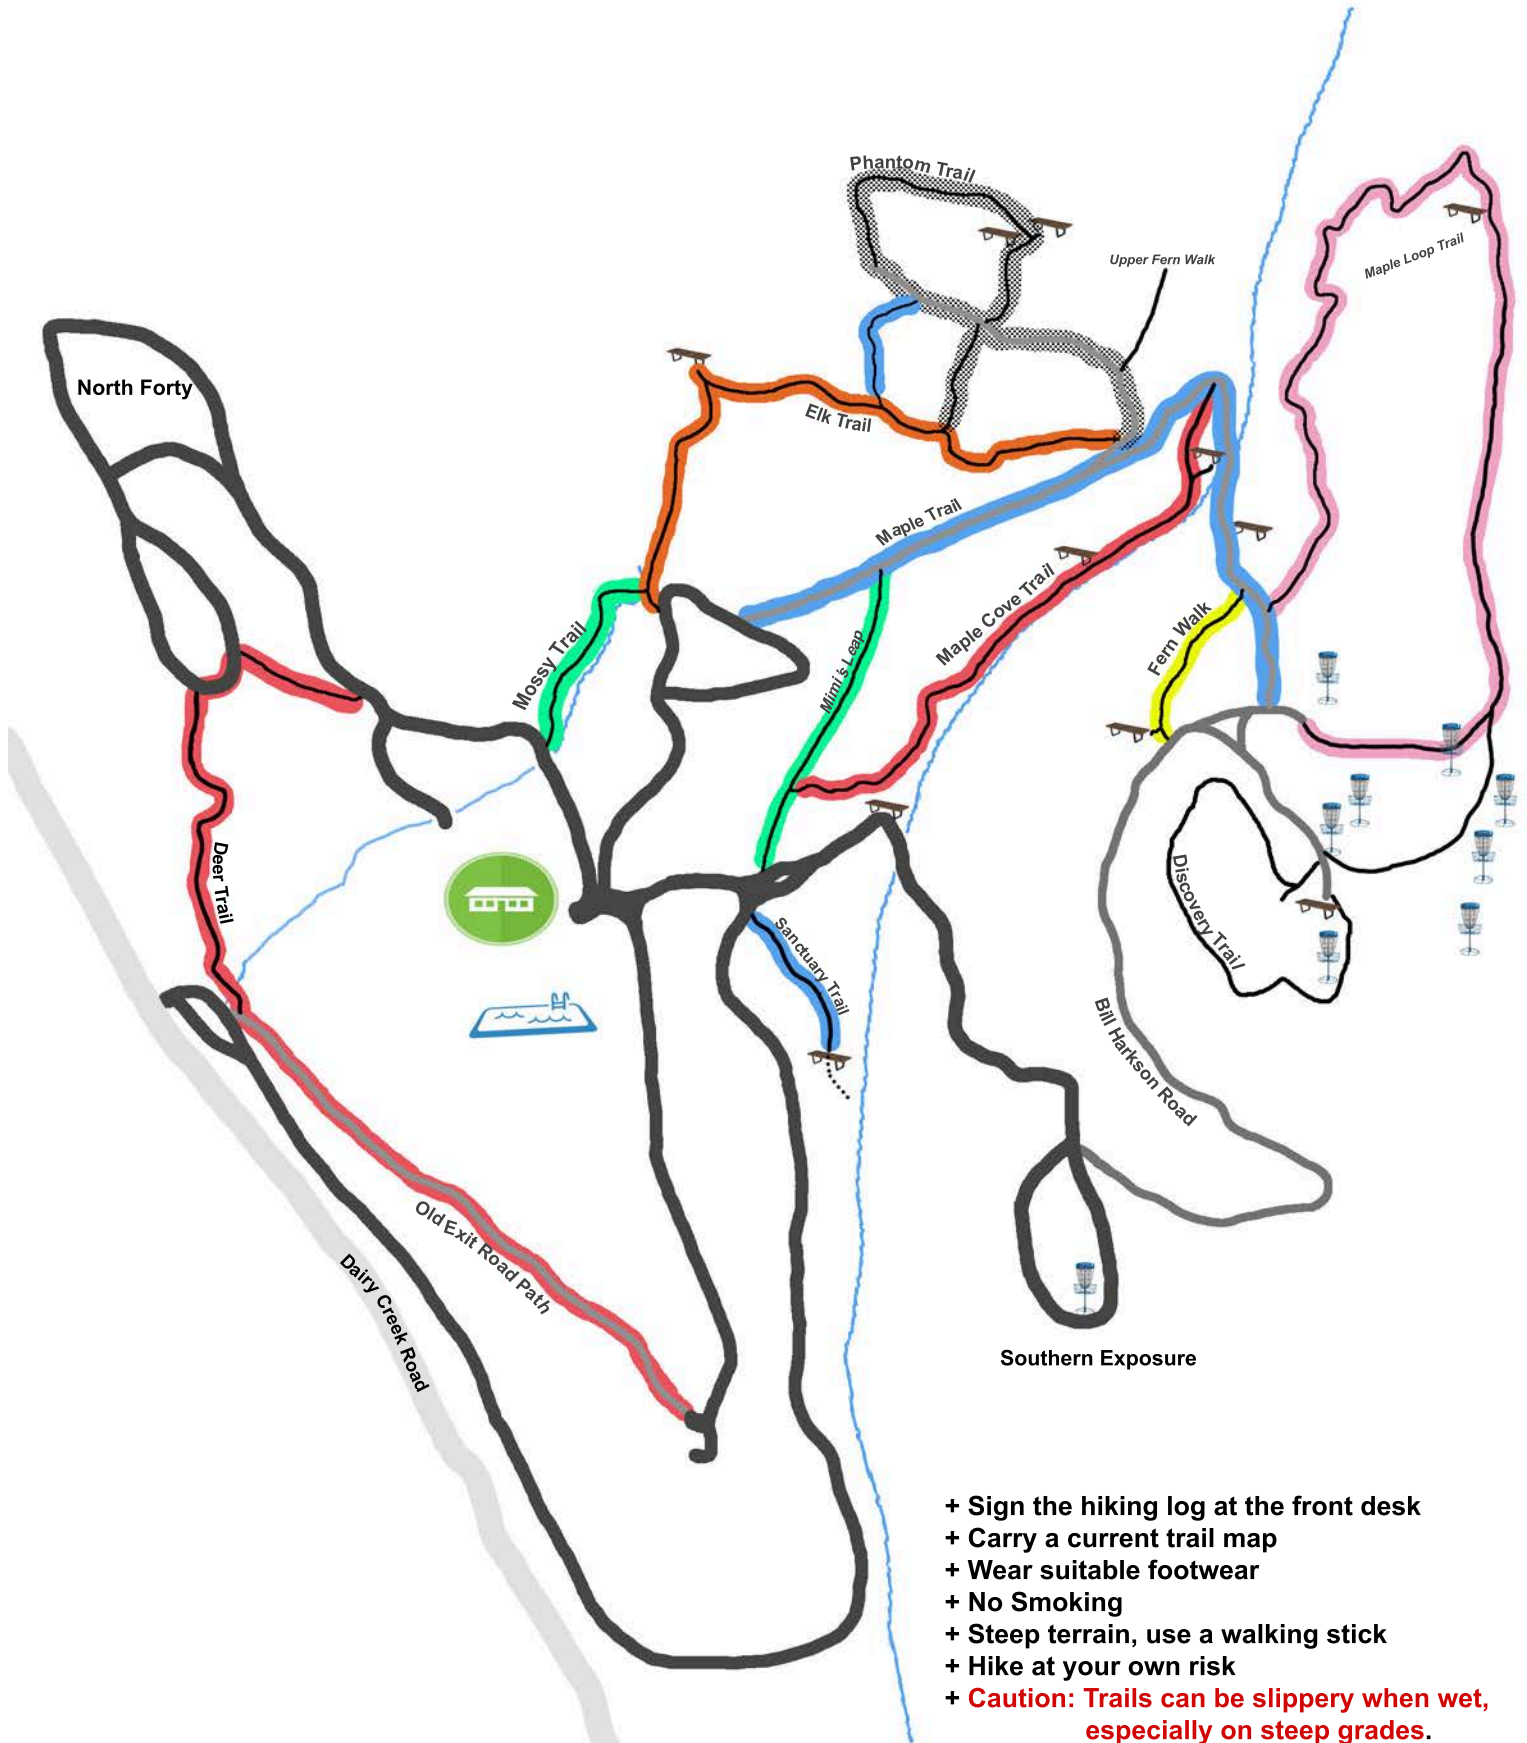

Mountaindale Sun Resort Road & Trail Map

- + Sign the hiking log at the front desk
- + Carry a current trail map
- + Wear suitable footwear
- + No Smoking
- + Steep terrain, use a walking stick
- + Hike at your own risk
- + **Caution: Trails can be slippery when wet, especially on steep grades.**