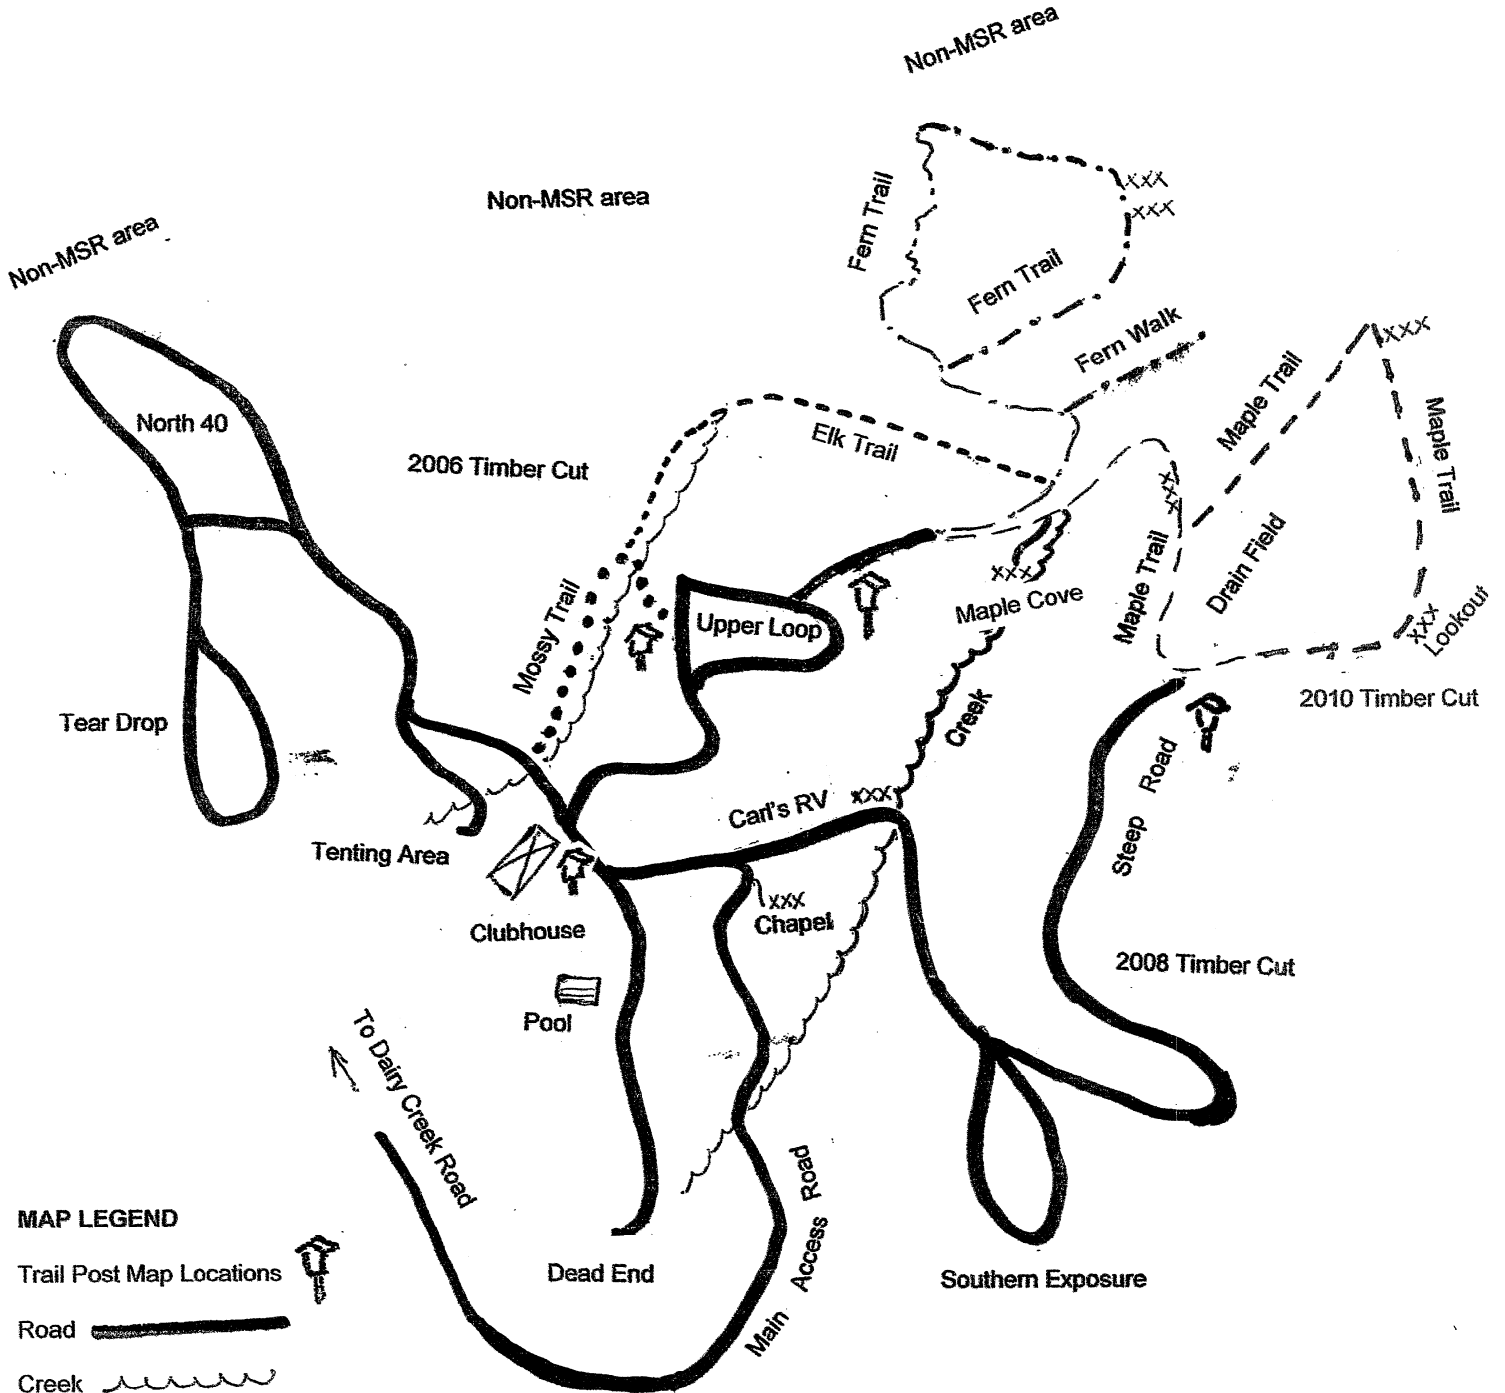

# MOUNTAINDALE SUN RESORT TRAIL MAP

SEPTEMBER, 2010

### MAP LEGEND

Trail Post Map Locations 

Road 

Creek 

Bench xxx

- > Carry a current trail map
- > Wear suitable footwear
- > Carry walking stick
- > Tell someone you are hiking the trails
- > Hike at your own risk

**ORANGE TAILS MARK THE TRAILS**