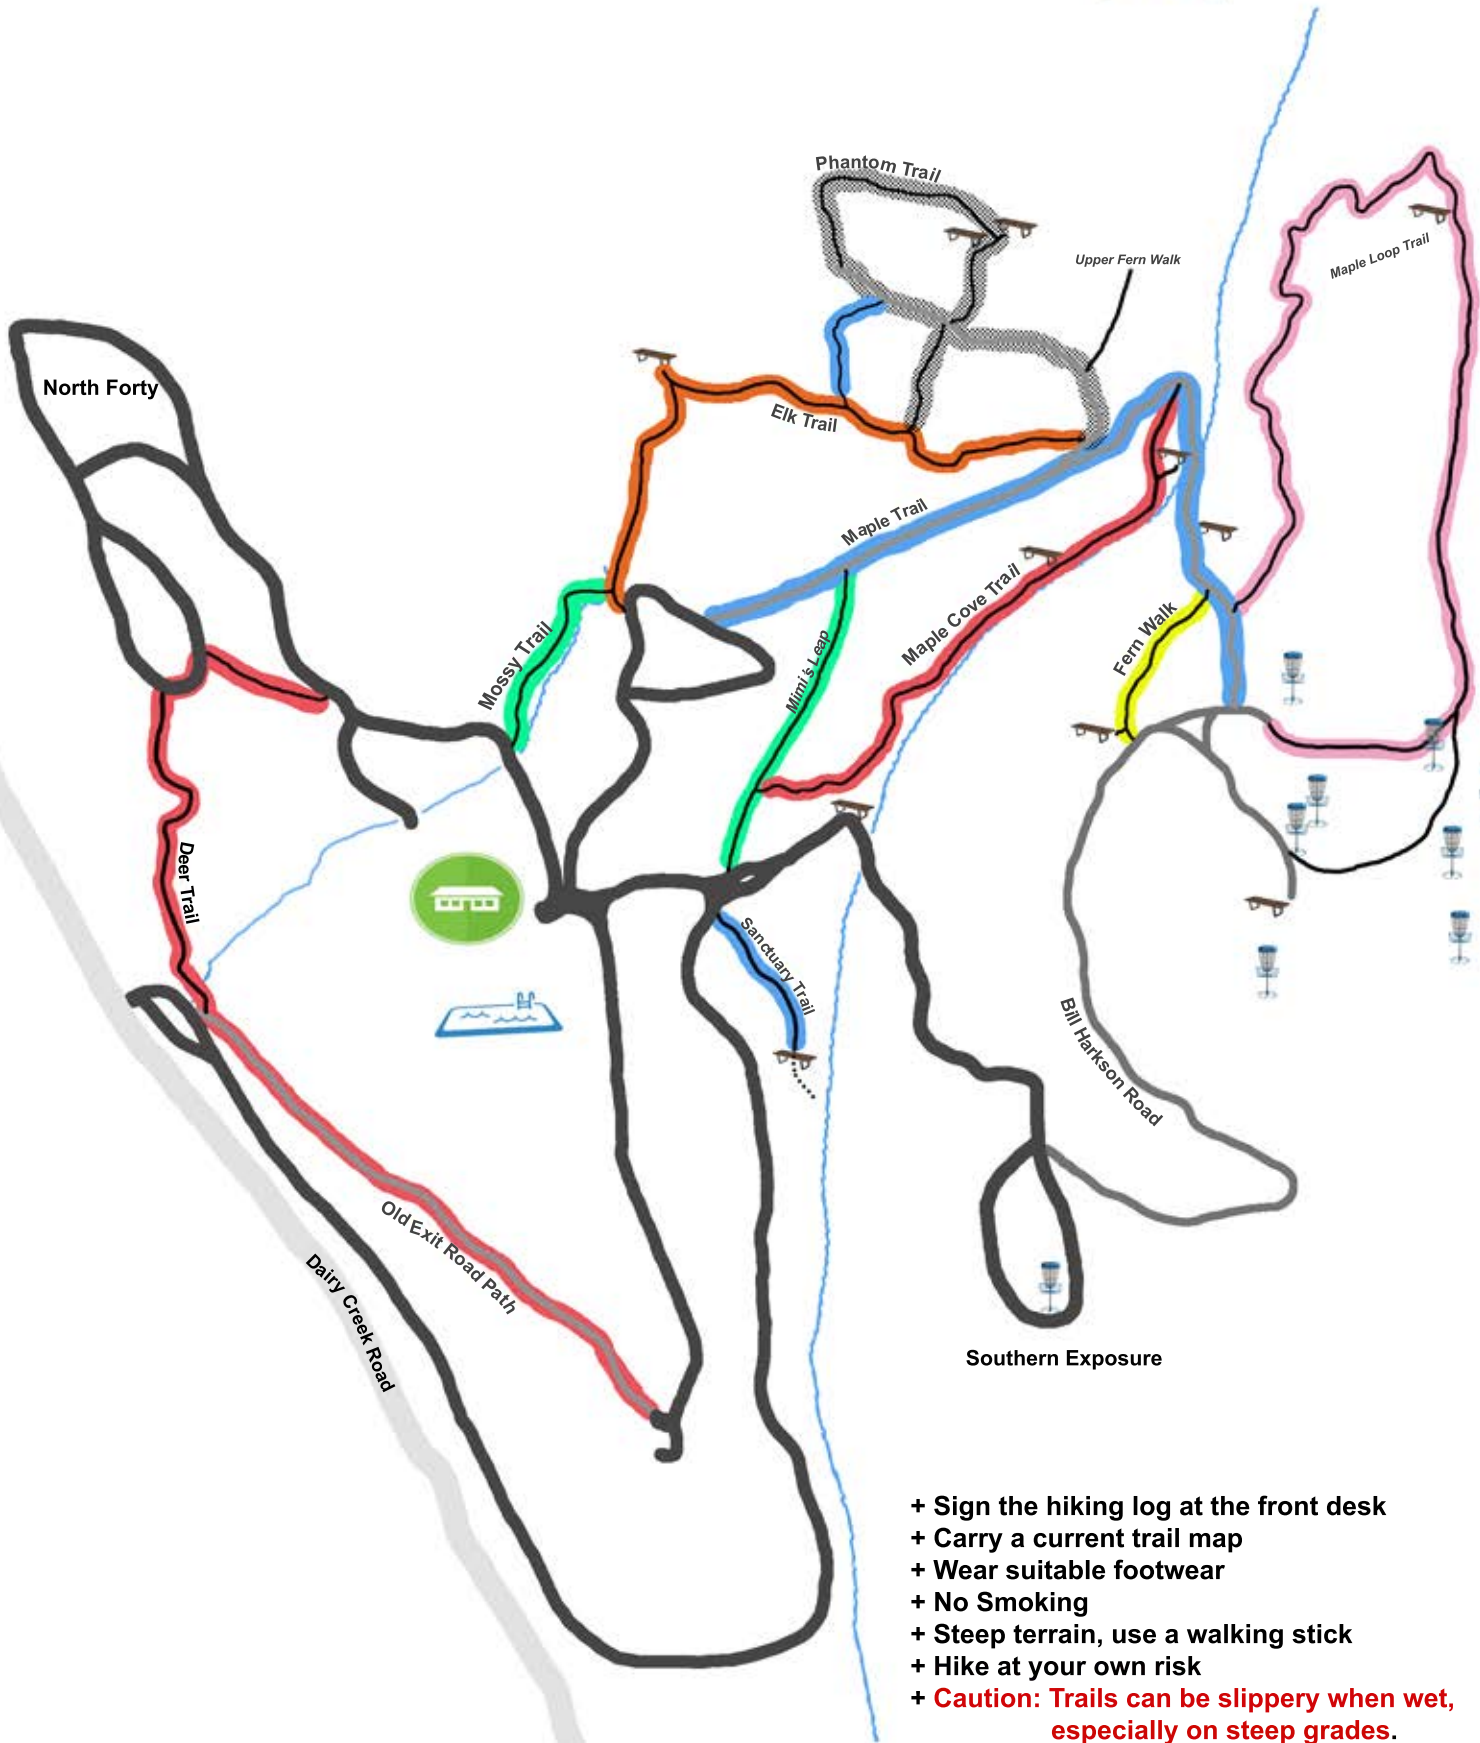

Mountaindale Sun Resort Road & Trail Map

- + Sign the hiking log at the front desk
- + Carry a current trail map
- + Wear suitable footwear
- + No Smoking
- + Steep terrain, use a walking stick
- + Hike at your own risk
- + **Caution: Trails can be slippery when wet, especially on steep grades.**