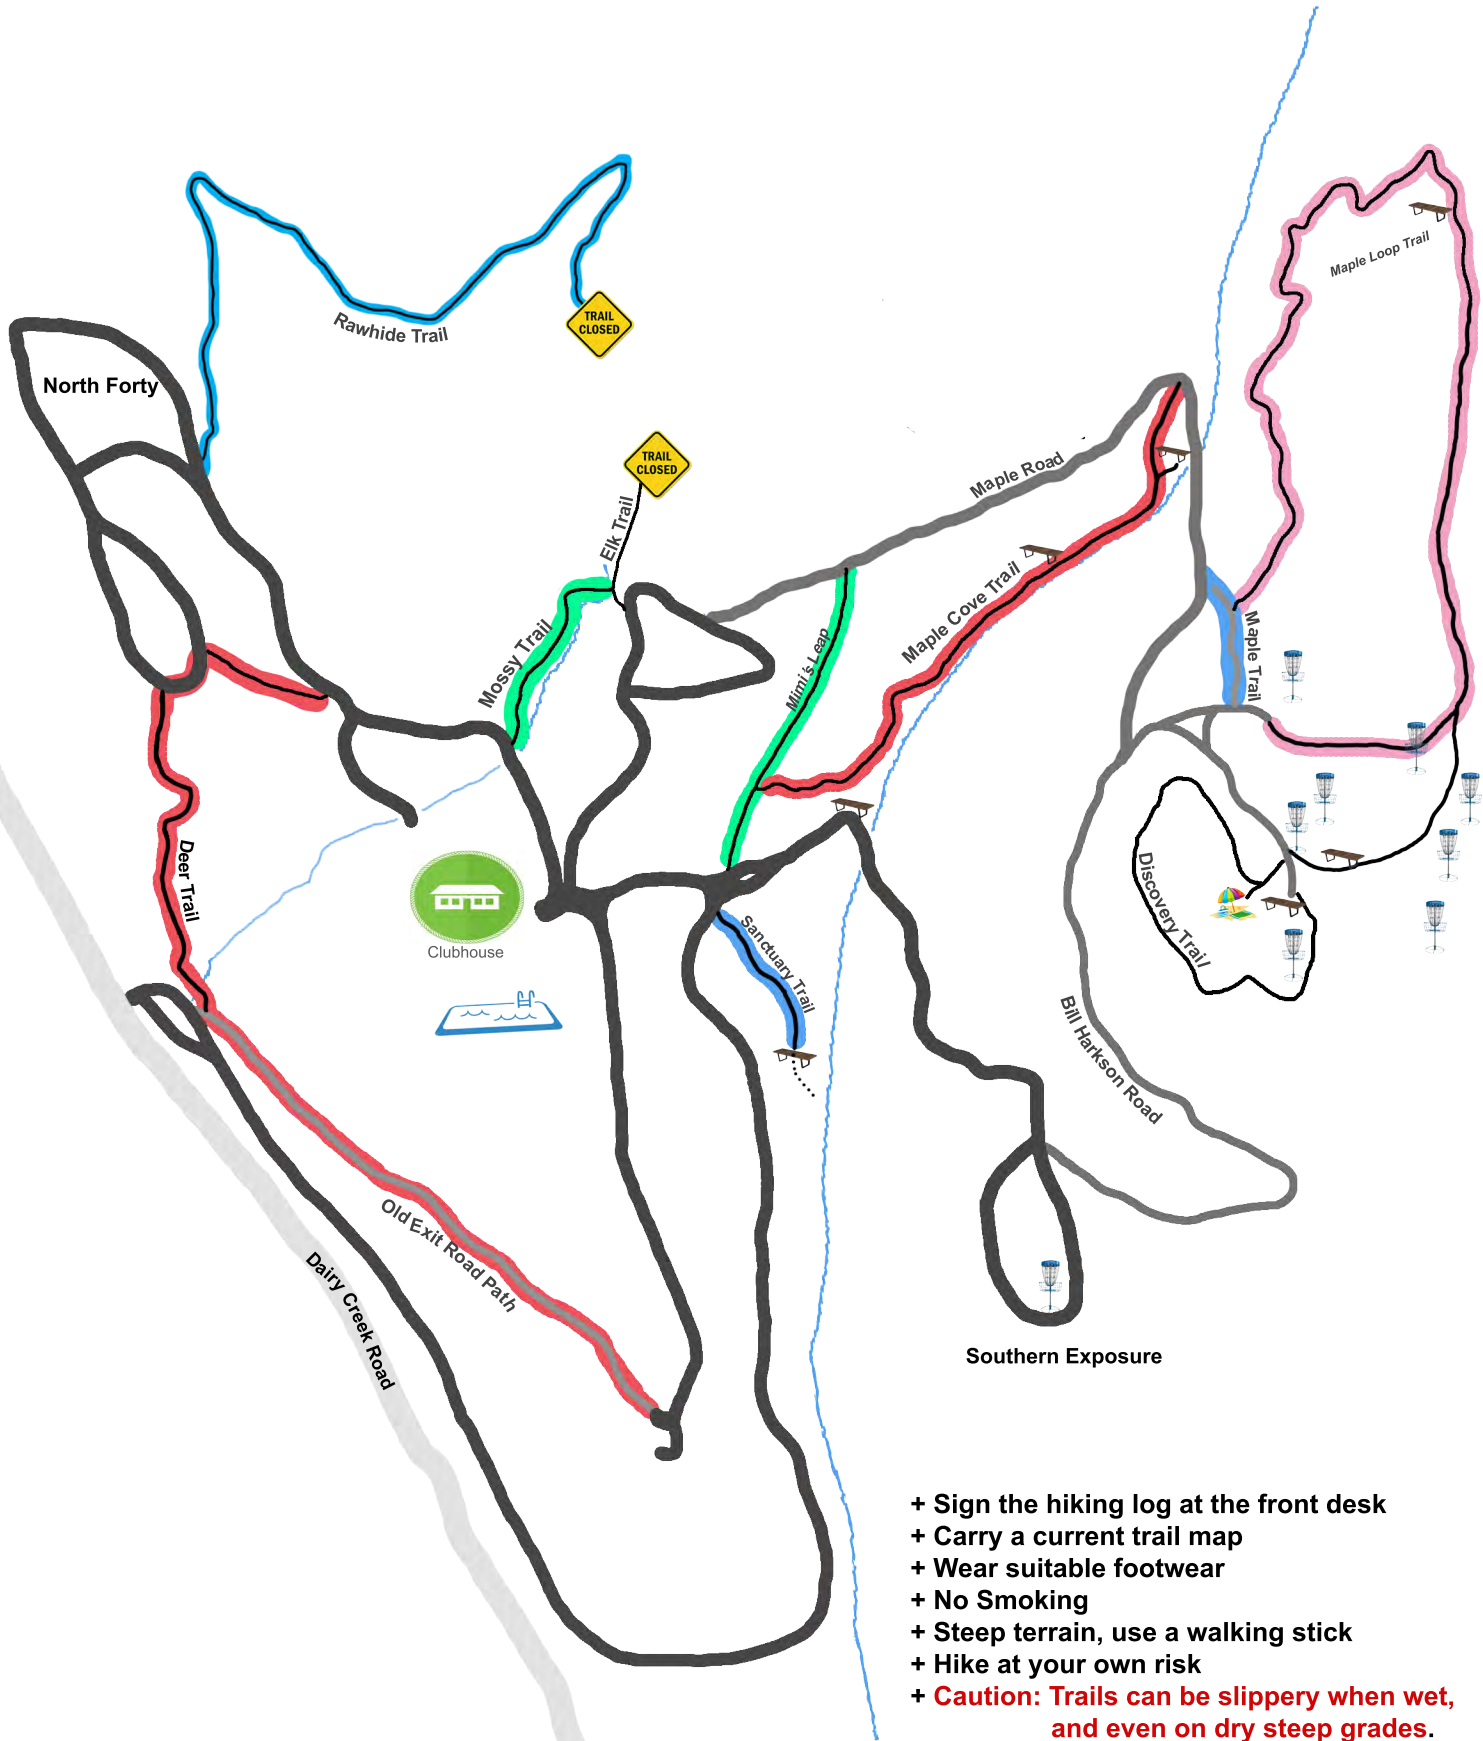

Mountaindale Sun Resort Road & Trail Map

- + Sign the hiking log at the front desk
- + Carry a current trail map
- + Wear suitable footwear
- + No Smoking
- + Steep terrain, use a walking stick
- + Hike at your own risk
- + **Caution: Trails can be slippery when wet, and even on dry steep grades.**